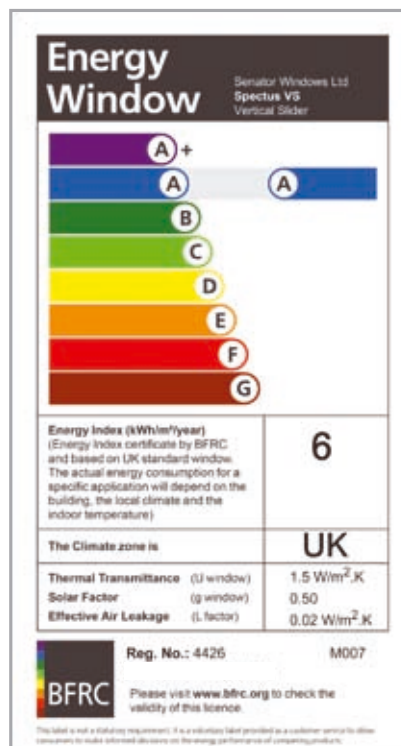

All Senator Vertical Sliding Sash Windows incorporate energy-efficient 24mm double glazed units with a window U value of 1.5 and are "A" rated as standard to help save you money on your heating bills.

## 2. Energy efficiency

With ever-increasing energy costs and growing environmental concerns, our windows have been designed to make the most efficient use of materials. All our Vertical Sliding Sash Windows are Energy Saving Recommended and are certified by the BFRC.

Decorative horn

Optional Georgian bar available as face fixed or glazed-in

Custom made to suit every home

From the quality of the PVC frames to the high-spec security and energy saving glass units, you can be assured that there is no better window for your home. You know you are in safe hands with Senator Windows.

To see our full, extensive range of certification please go to [www.bfrc.org](http://www.bfrc.org).

A Rated Vertical Sliding Sash Window

**1850 77 44 55**  
 info@senatorwindows.ie  
 www.senatorwindows.ie