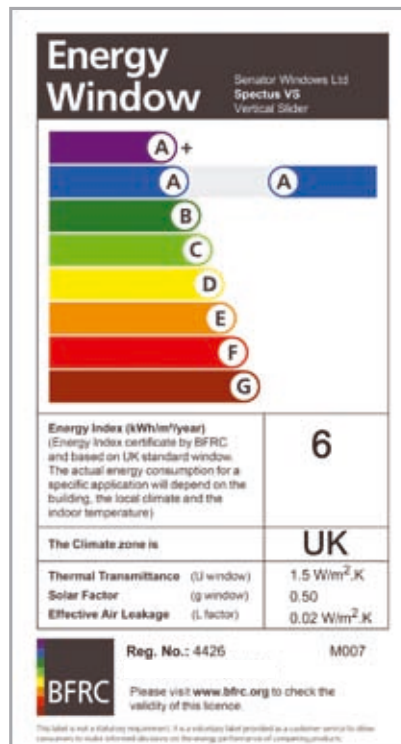

All Senator Vertical Sliding Sash Windows incorporate energy-efficient 24mm double glazed units with a window U value of 1.5 and are "A" rated as standard to help save you money on your heating bills.

## 2. Energy efficiency

With ever-increasing energy costs and growing environmental concerns, our windows have been designed to make the most efficient use of materials. All our Vertical Sliding Sash Windows are Energy Saving Recommended and are certified by the BFRC.

Decorative horn

Optional Georgian bar available as face fixed or glazed-in

Custom made to suit every home

From the quality of the PVC frames to the high-spec security and energy saving glass units, you can be assured that there is no better window for your home. You know you are in safe hands with Senator Windows.

To see our full, extensive range of certification please go to [www.bfrc.org](http://www.bfrc.org).

A Rated Vertical Sliding Sash Window

**1850 77 44 55**  
 info@senatorwindows.ie  
 www.senatorwindows.ie