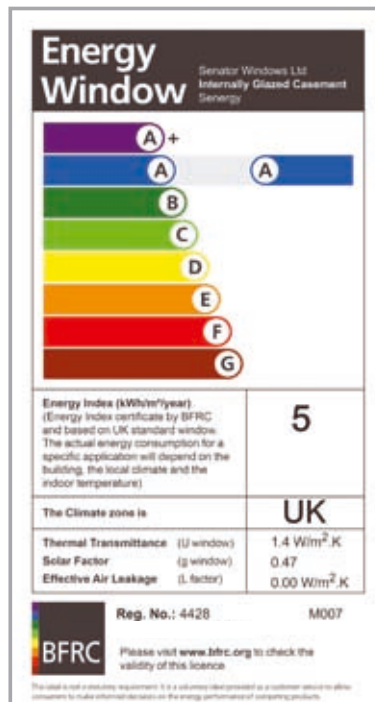

From the quality of the PVC frames to the high-spec security and energy saving glass units, you can be assured that there is no better window for your home. You know you are in safe hands with Senator Windows.

To see our full, extensive range of certification please go to www.bfrc.org.

Standard A Rated Casement Window

1850 77 44 55
info@senatorwindows.ie
www.senatorwindows.ie

FIFTH PRINT EDITION JANUARY 2016