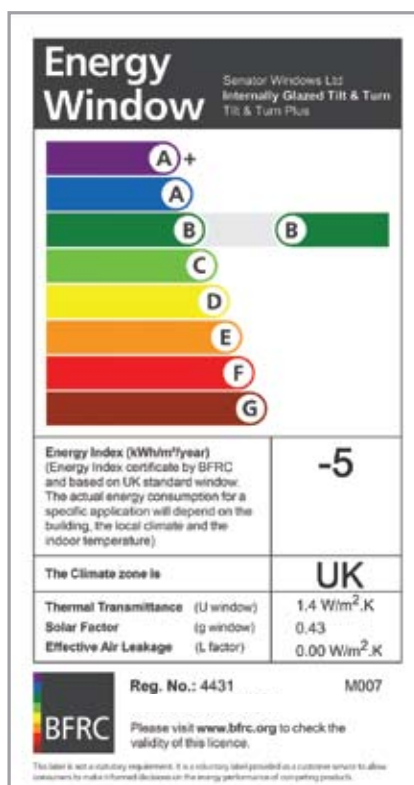

From the quality of the PVC frames to the high-spec security and energy saving glass units, you can be assured that there is no better window for your home. You know you are in safe hands with Senator Windows.

To see our full, extensive range of certification please go to www.bfrc.org.

Standard B Rated Tilt & Turn Window

1850 77 44 55
info@senatorwindows.ie
www.senatorwindows.ie

FIFTH EDITION SEPTEMBER 2015