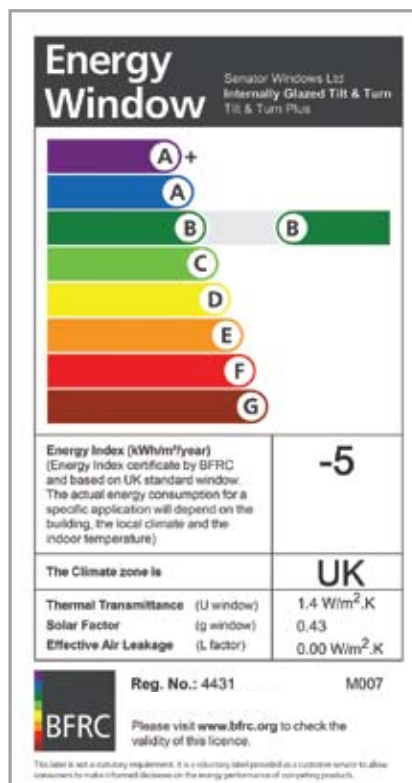

From the quality of the PVC frames to the high-spec security and energy saving glass units, you can be assured that there is no better window for your home. You know you are in safe hands with Senator Windows.

To see our full, extensive range of certification please go to www.bfrc.org.

Standard B Rated Tilt & Turn Window

1850 77 44 55
info@senatorwindows.ie
www.senatorwindows.ie

FIFTH EDITION SEPTEMBER 2015