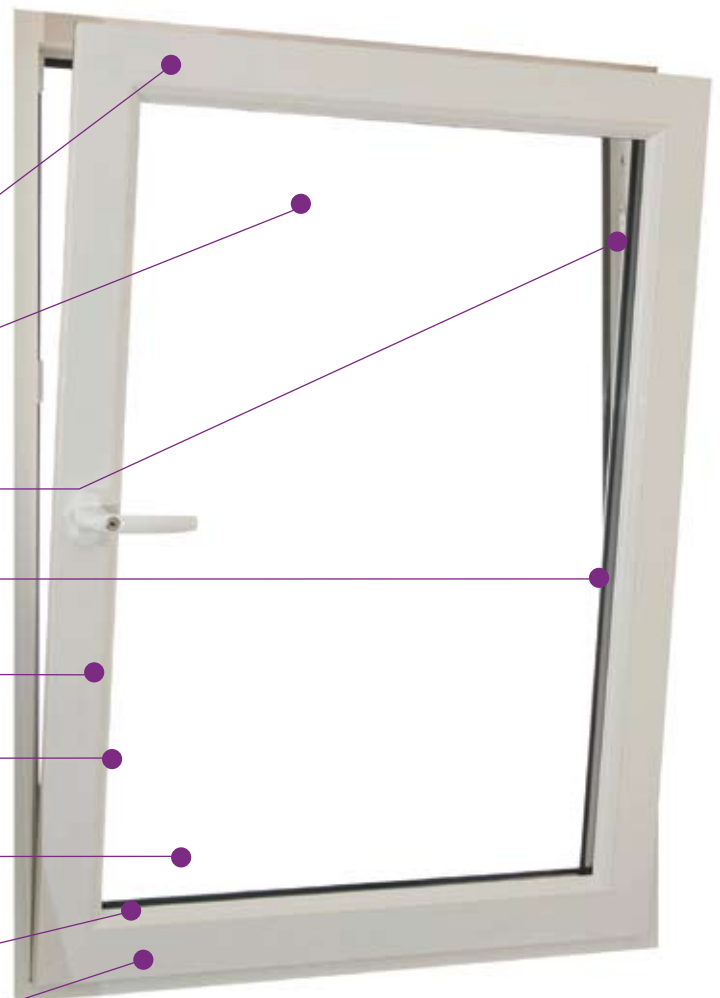

PRODUCT FEATURES AT A GLANCE

Tilt & Side Opening For Easy Cleaning And Ventilation

Internally Glazed

High Security Multi Point Locking Mechanism

Corrosion Resistant Hardware

Low Maintenance Easy Clean Profile

Co Extruded Ovalo/Bead Profile

28mm Double Glazed As Standard

36mm Triple Glazed Option

Multi-Chamber Unleaded Profile

Senator Tilt & Turn Windows

The window that acts like a door - turn the handle 90 degrees to tilt the window and allow air in, or turn it a further 90 degrees and the window opens inwards like a door. The Senator Tilt & Turn Window is a truly versatile system, ideal for many different types of installations - from individual houses to high-spec apartment blocks. Add to that the excellent security, elegant designs and high energy-efficiency and you can see why Senator PVC Tilt & Turn windows are so popular.

Because we use only the very best fittings available, you'll find operation of the Senator Tilt & Turn window both smooth and effortless. And because the window can open inwards like a door, you'll find cleaning the outside of your windows so much easier.

Style and Finish

An attractive ovalo-shaped bead and a choice of sash sizes allow for variation in window styles. All frame profiles can be used to create combinations of windows for bay, bow, or multiple designs. Our Tilt and Turn window accommodates a broad range of glass types and thicknesses, including double and triple glazed, high energy-efficient, argon gas filled, or decorative glass. You can also choose Georgian Bar options or bevelled designs to compliment your window choice.