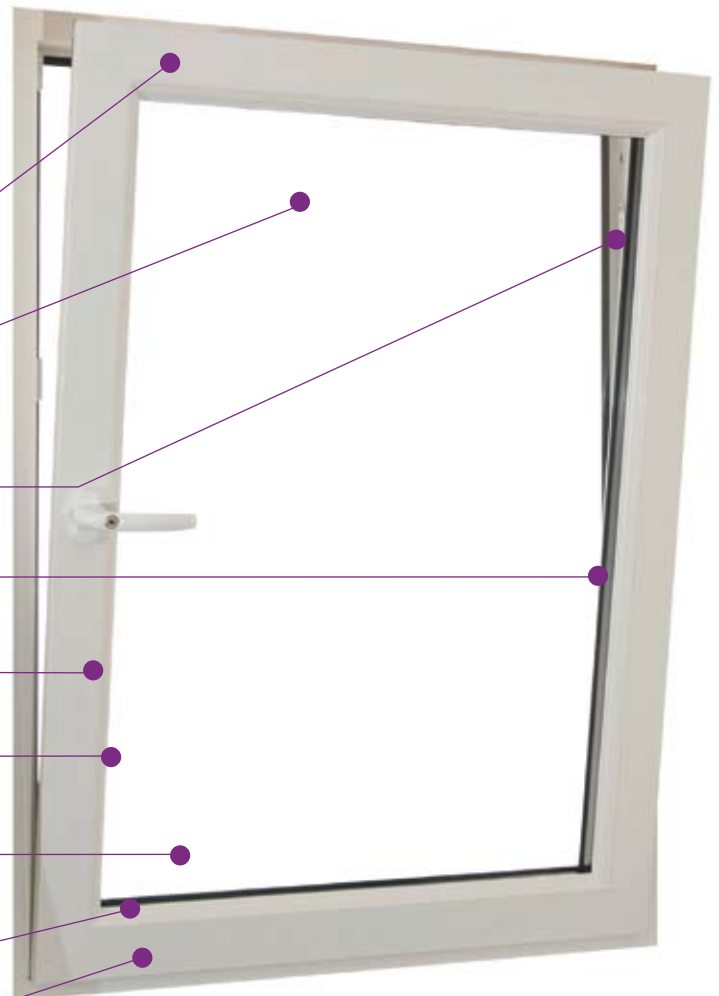

PRODUCT FEATURES AT A GLANCE

Tilt & Side Opening For Easy Cleaning And Ventilation

Internally Glazed

High Security Multi Point Locking Mechanism

Corrosion Resistant Hardware

Low Maintenance Easy Clean Profile

Co Extruded Ovalo/Bead Profile

28mm Double Glazed As Standard

36mm Triple Glazed Option

Multi-Chamber Unleaded Profile

Senator Tilt & Turn Windows

The window that acts like a door - turn the handle 90 degrees to tilt the window and allow air in, or turn it a further 90 degrees and the window opens inwards like a door. The Senator Tilt & Turn Window is a truly versatile system, ideal for many different types of installations - from individual houses to high-spec apartment blocks. Add to that the excellent security, elegant designs and high energy-efficiency and you can see why Senator PVC Tilt & Turn windows are so popular.

Because we use only the very best fittings available, you'll find operation of the Senator Tilt & Turn window both smooth and effortless. And because the window can open inwards like a door, you'll find cleaning the outside of your windows so much easier.

Style and Finish

An attractive ovalo-shaped bead and a choice of sash sizes allow for variation in window styles. All frame profiles can be used to create combinations of windows for bay, bow, or multiple designs. Our Tilt and Turn window accommodates a broad range of glass types and thicknesses, including double and triple glazed, high energy-efficient, argon gas filled, or decorative glass. You can also choose Georgian Bar options or bevelled designs to compliment your window choice.