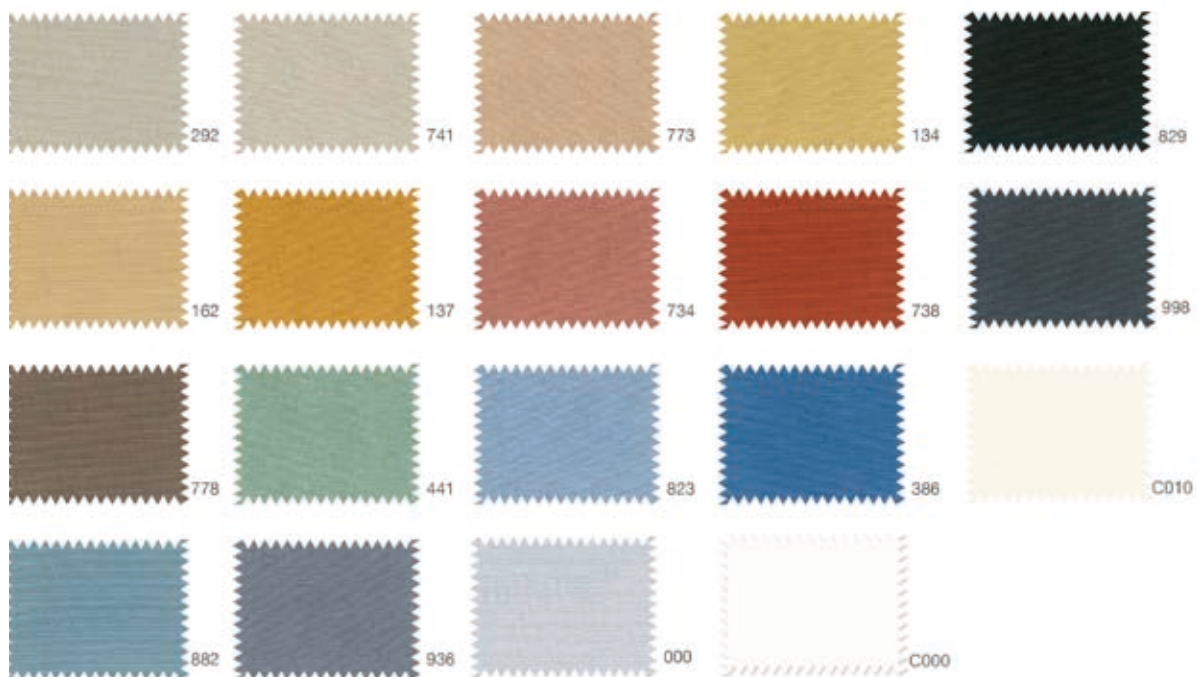

Colour range

Tel: 1850 77 44 55 or visit
www.senatorwindows.ie

Online Edition 2018