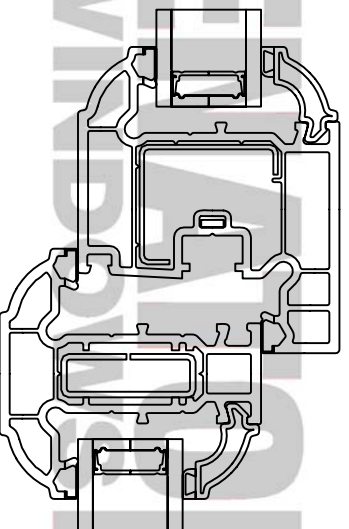

B RATED TILT & TURN WINDOW

LARGE OUTER FRAME

LSW017

TILT & TURN SASH

LCW035

T TRANSOM

LSW021

FRAME / SASH DETAIL

SASH MULLION DETAIL

FIXED FRAME DETAIL