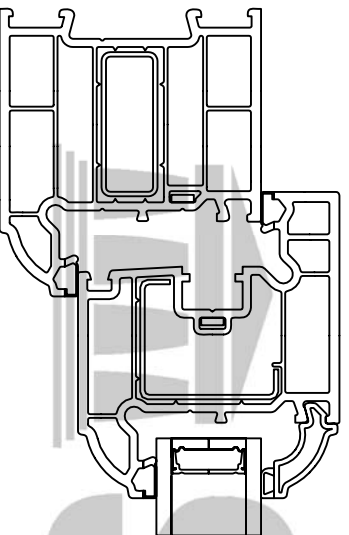

B RATED TILT & TURN WINDOW

LARGE OUTER FRAME

LSW017

TILT & TURN SASH

LCW035

T TRANSOM

LSW021

FRAME / SASH DETAIL

SASH MULLION DETAIL

FIXED FRAME DETAIL