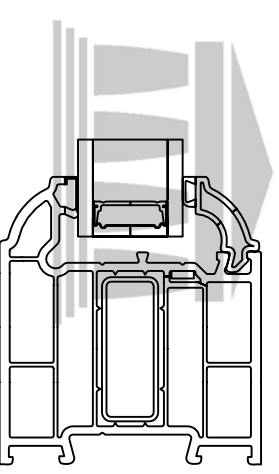

B RATED TILT & TURN WINDOW

LARGE OUTER FRAME

LSW017

TILT & TURN SASH

LCW035

T TRANSOM

LSW021

FRAME / SASH DETAIL

SASH MULLION DETAIL

FIXED FRAME DETAIL