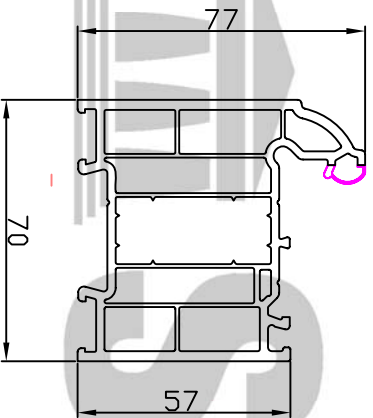

B RATED TILT & TURN WINDOW

LARGE OUTER FRAME

LSW017

TILT & TURN SASH

LCW035

T TRANSOM

LSW021

FRAME / SASH DETAIL