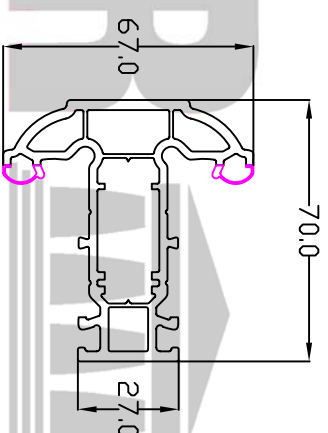

B RATED TILT & TURN WINDOW

LARGE OUTER FRAME

LSW017

TILT & TURN SASH

LCW035

T TRANSOM

LSW021

FRAME / SASH DETAIL

SASH MULLION DETAIL

FIXED FRAME DETAIL