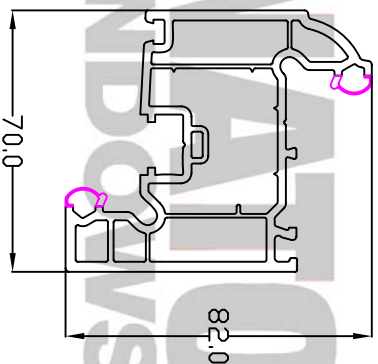

B RATED TILT & TURN WINDOW

LARGE OUTER FRAME

LSW017

TILT & TURN SASH

LCW035

T TRANSOM

LSW021

FRAME / SASH DETAIL