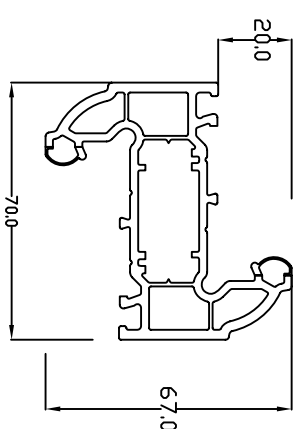

senergy+
energy efficient windows and doors

A RATED CASMENT WINDOW

OUTER FRAME
LSW012

CASEMENT SASH
LSW033

Z TRANSOM
LSW022

FRAME / SASH DETAIL

SASH / MULLION DETAIL

FIXED FRAME DETAIL