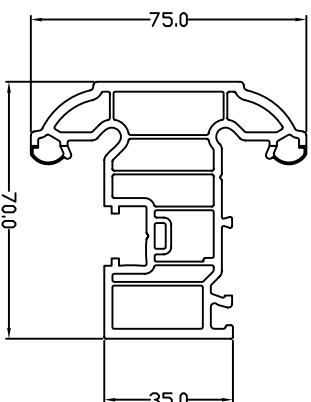

senergy+
energy efficient windows and doors

A RATED CASMENT WINDOW

OUTER FRAME
LSW012

CASEMENT SASH
LSW033

Z TRANSOM
LSW022

FRAME / SASH DETAIL

SASH / MULLION DETAIL

FIXED FRAME DETAIL