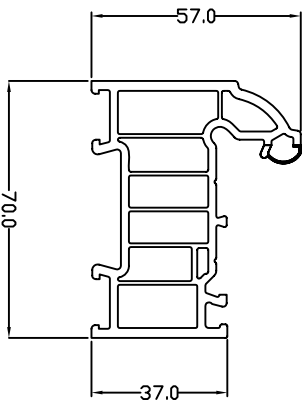

senergy+
energy efficient windows and doors

A RATED CASMENT WINDOW

OUTER FRAME
LSW012

CASEMENT SASH
LSW033

Z TRANSOM
LSW022

FRAME / SASH DETAIL

SASH / MULLION DETAIL

FIXED FRAME DETAIL