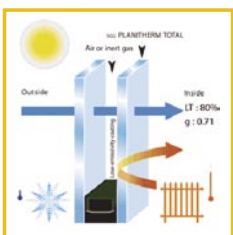

# Casement Windows

Elegant & Versatile

6 Chamber Profile

Lead Free Profile

Thermally Efficient

Double Glazed Unit

Casement Windows are the most popular style of window in Ireland and ideal for any new-build or window replacement project. In Senator's extensive range of PVC Casement windows you will find the most secure, elegant, versatile and energy-efficient products on the market. Designed to provide optimum strength, superior thermal properties and excellent weathering performance, they retain their pristine appearance year after year with the minimum of maintenance.