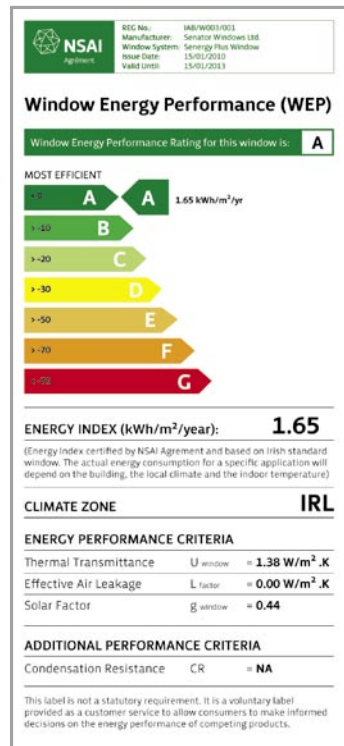

system accreditations

From the quality of the PVC frames to the high-spec security and energy saving glass units, you can be assured that there is no better window for your home. You know you are in safe hands with Senator Windows.

To see our full, extensive range of certification please go to www.nsa.ie and www.bfrc.org.

Standard A Rated Casement Window

1850 77 44 55
info@senatorwindows.ie
www.senatorwindows.ie