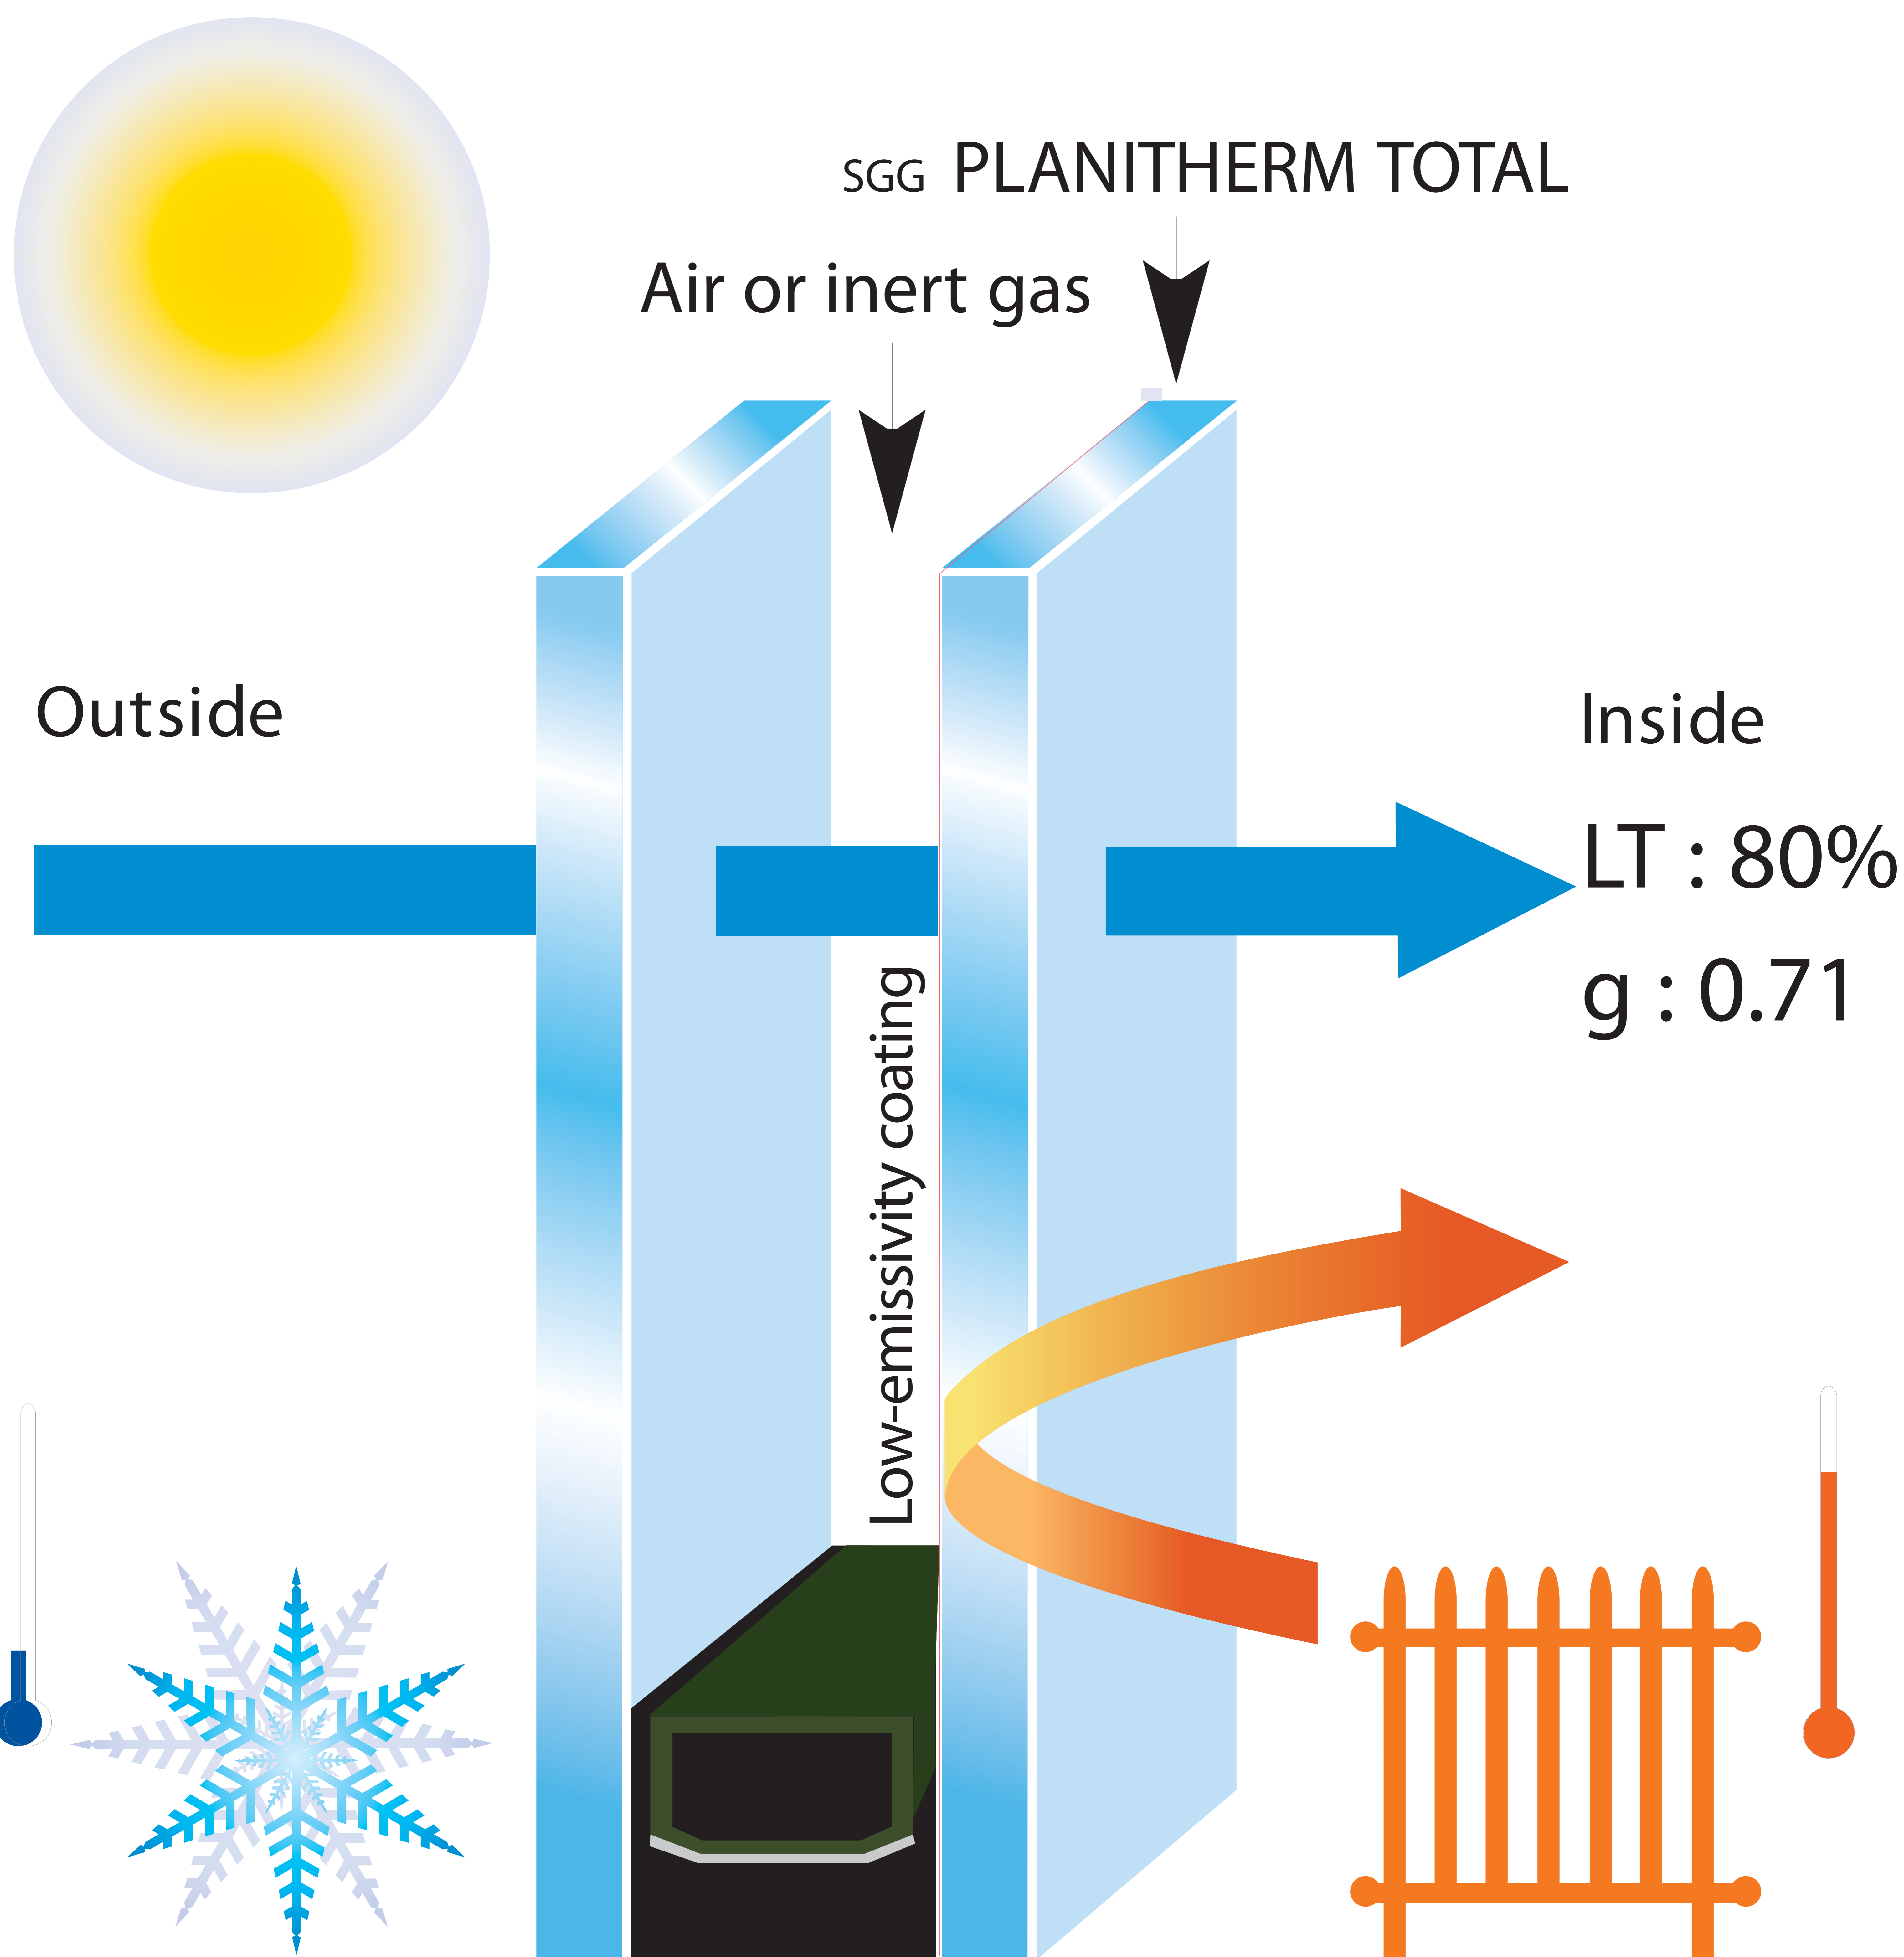

Senergy

'A' RATED WINDOWS

Double glazed unit with sGG Low - E Glass

SENATOR
WINDOWS

• WE PROTECT YOUR HOME •

www.senatorwindows.ie